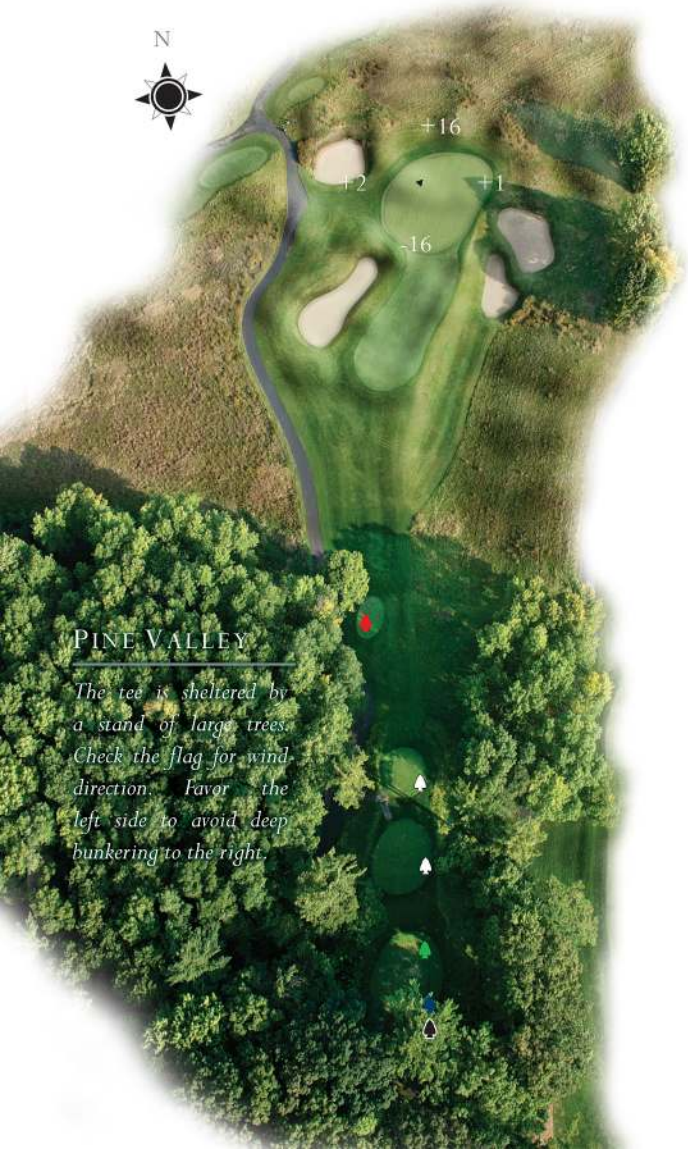

3 Par 3
Index 15

182

176

158

142

110

PINE VALLEY

The tee is sheltered by a stand of large trees. Check the flag for wind direction. Favor the left side to avoid deep bunkering to the right.